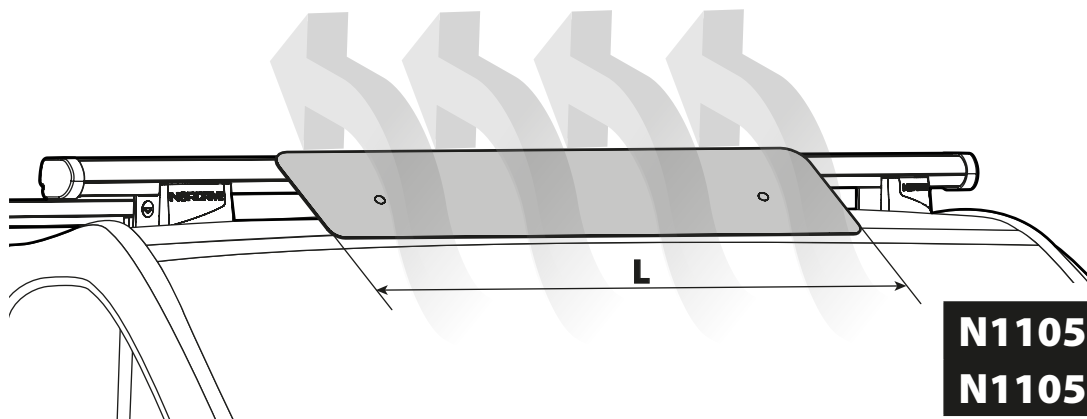

SPOILER

N11057	KP-9	L = 95 cm
N11058	KP-11	L = 110 cm

OPTIONALS PER / FOR / FÜR:

Kargo series

Acciaio / Steel

Kargo-Plus
series

Alluminio / Aluminium

KARGO-TUBE