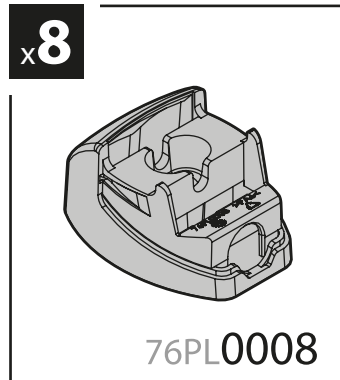

NORDRIVE®

TRANSPORT SOLUTIONS

Art. **N30394**