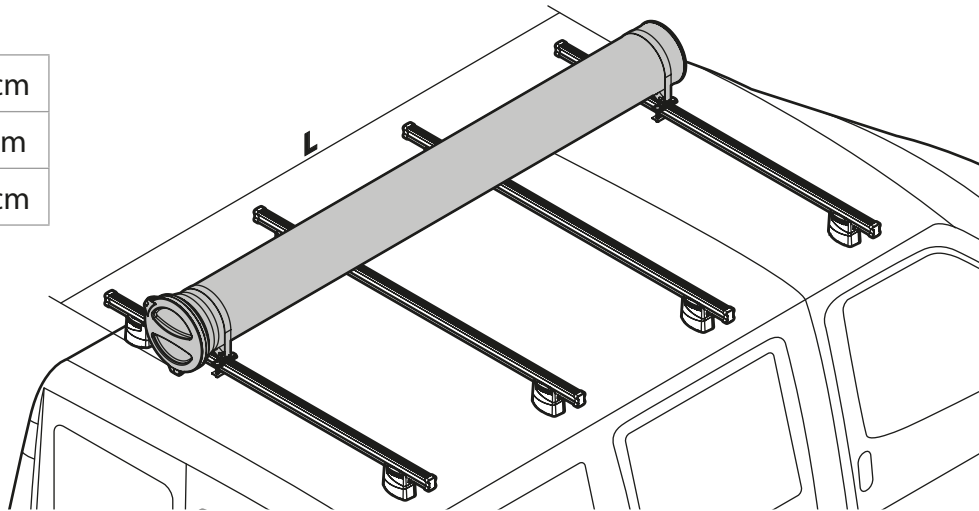

OPTIONALS PER / FOR / FÜR:

Kargo series

Acciaio / Steel

Kargo-Plus
series

Alluminio / Aluminium

KARGO-TUBE

N11050	T200	L = 205 cm
N11051	T300	L = 305 cm
N11052	T400	L = 405 cm

LADDER HOLDER STRAPS

N11065 U-5