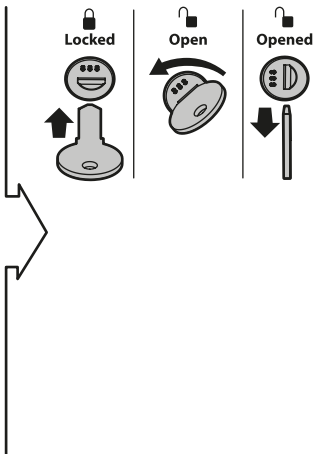

NORDRIVE®

TRANSPORT SOLUTIONS

Art. **N30394**