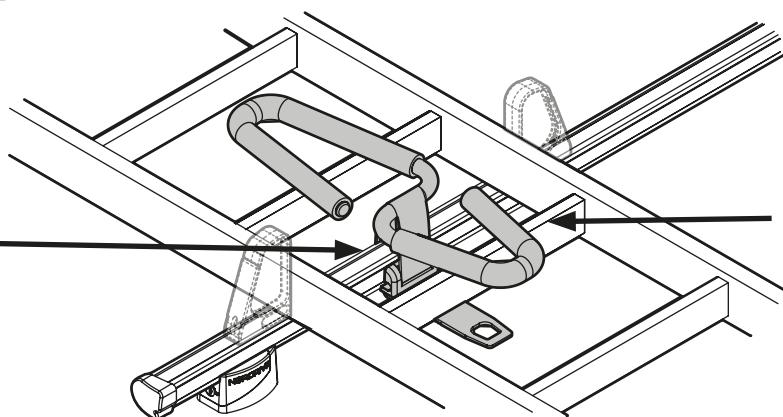

LADDER STEP ADAPTER

N11067 U-6