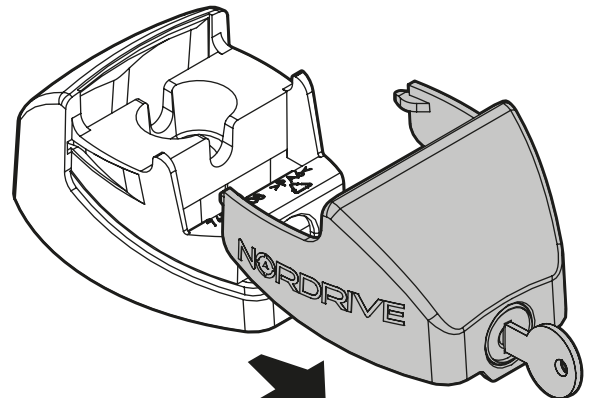

NORDRIVE®

TRANSPORT SOLUTIONS

Art. **N30394**