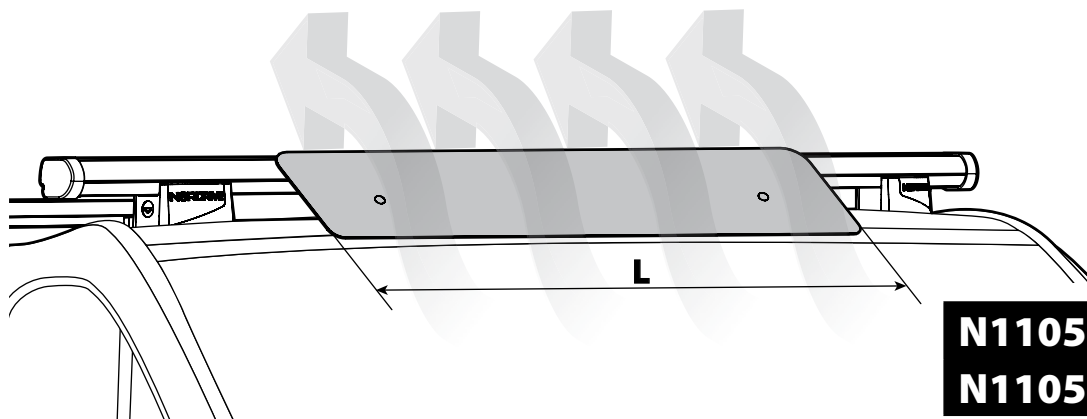

SPOILER

N11057	KP-9	L = 95 cm
N11058	KP-11	L = 110 cm