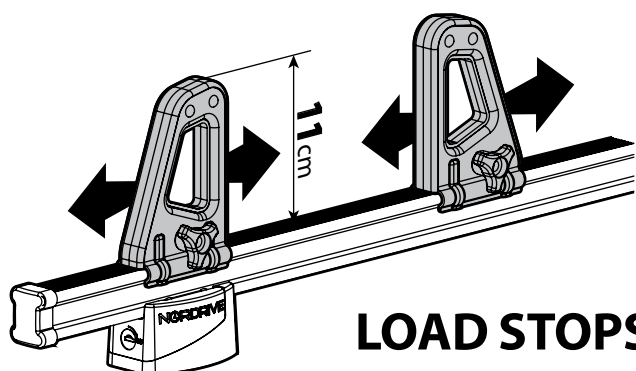

KARGO ROLLER

N11000	K-0	L = 64 cm
N11003	K-7	L = 96 cm

LOAD STOPS

N11001 K-1

LOAD STOPS

N11002 K-2

SPOILER

N11053	K-9	L = 95 cm
N11054	K-11	L = 110 cm