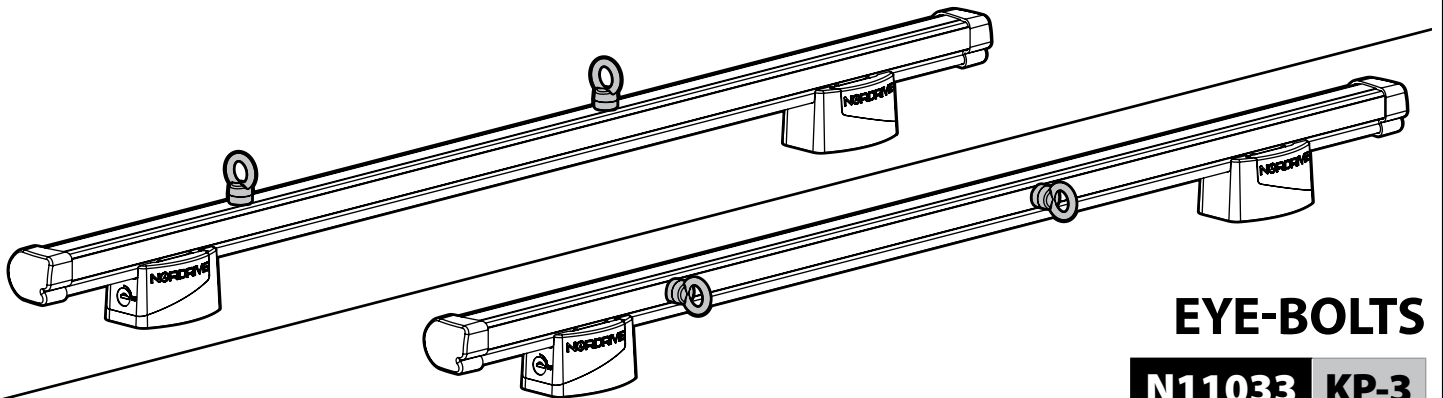

OPTIONALS PER / FOR / FÜR:

Kargo-Plus series

Alluminio / Aluminium

KARGO ROLLER

N11030	KP-0	L = 64 cm
N11034	KP-7	L = 96 cm

LOAD STOPS

N11031 KP-1

EYE-BOLTS