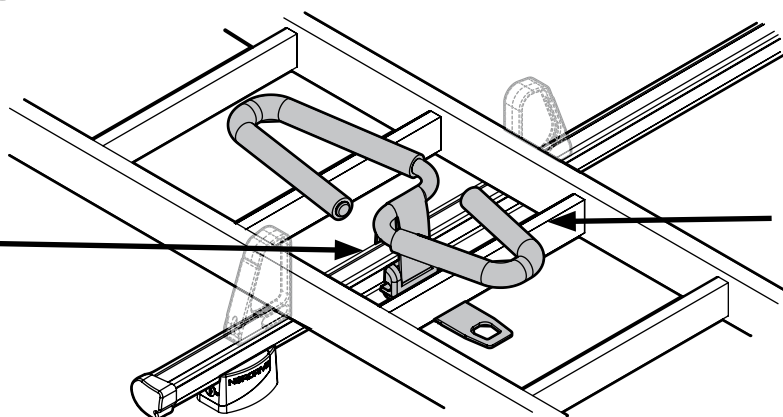

KARGO-TUBE

N11050	T200	L = 205 cm
N11051	T300	L = 305 cm
N11052	T400	L = 405 cm

LADDER HOLDER STRAPS

N11065 U-5

LADDER STEP ADAPTER

N11067 U-6

EXTENSION ROLLER

N11020	U-0	L = 64 cm
N11021	U-7	L = 96 cm