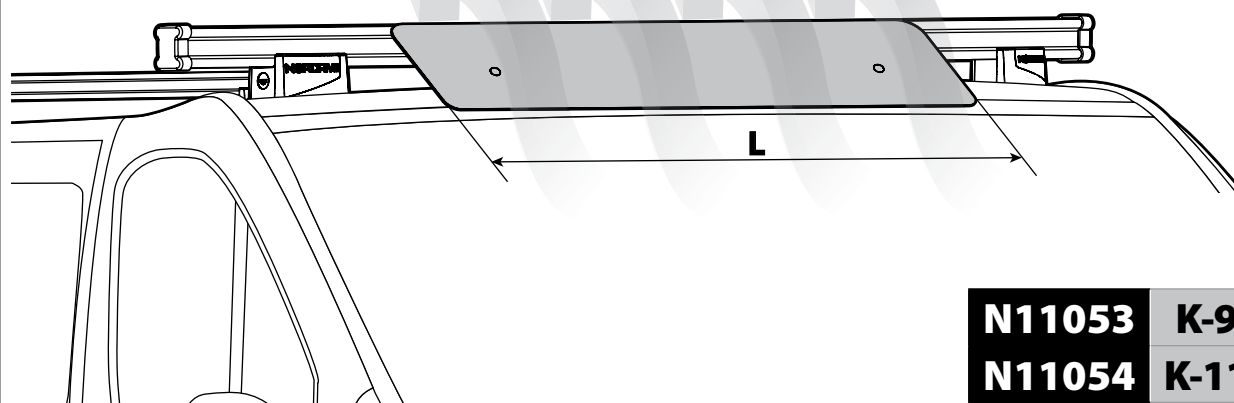

KARGO ROLLER

N11000	K-0	L = 64 cm
N11003	K-7	L = 96 cm

LOAD STOPS

N11001 K-1

LOAD STOPS

N11002 K-2

SPOILER

N11053	K-9	L = 95 cm
N11054	K-11	L = 110 cm