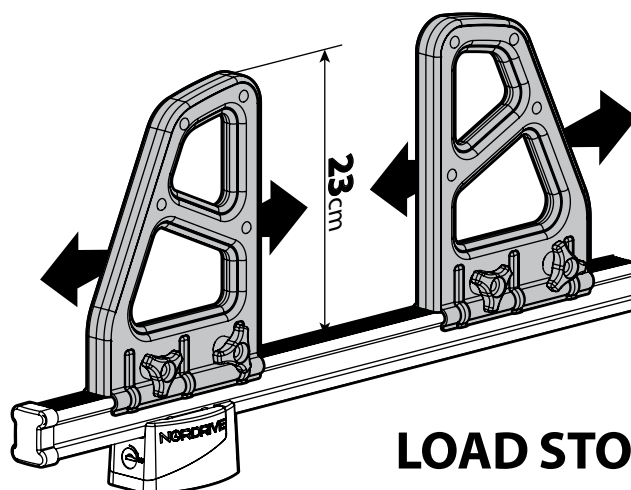

KARGO ROLLER

N11000	K-0	L = 64 cm
N11003	K-7	L = 96 cm

LOAD STOPS

N11001 K-1

LOAD STOPS

N11002 K-2

SPOILER

N11053	K-9	L = 95 cm
N11054	K-11	L = 110 cm