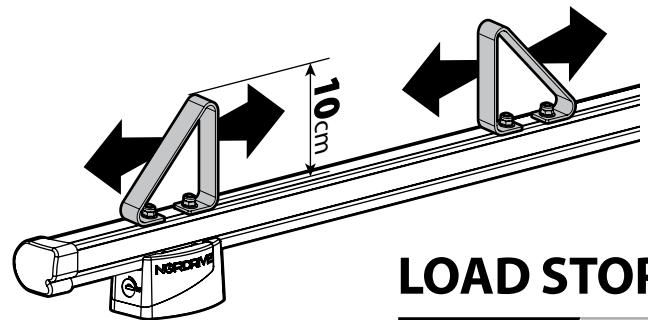

OPTIONALS PER / FOR / FÜR:

Kargo-Plus series

Alluminio / Aluminium

KARGO ROLLER

N11030	KP-0	L = 64 cm
N11034	KP-7	L = 96 cm

LOAD STOPS

N11031 KP-1

EYE-BOLTS