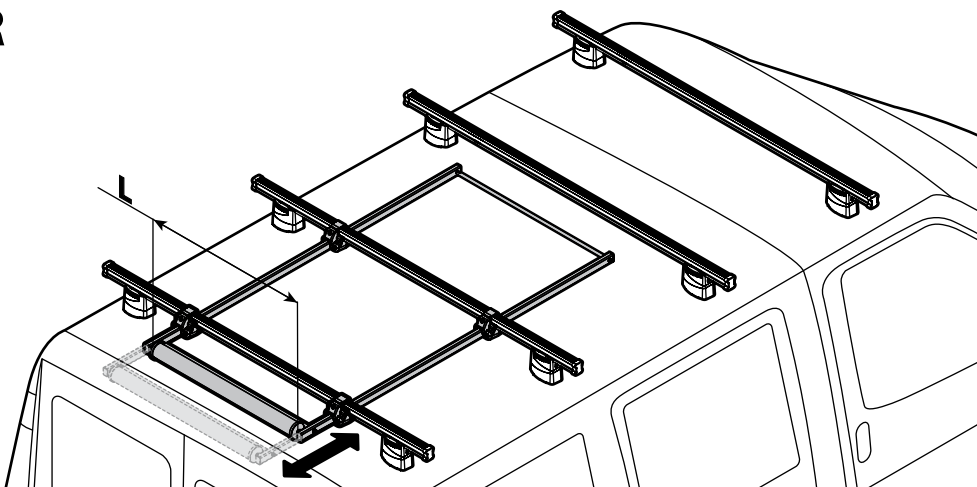

KARGO-TUBE

N11050	T200	L = 205 cm
N11051	T300	L = 305 cm
N11052	T400	L = 405 cm

LADDER HOLDER STRAPS

N11065 U-5

LADDER STEP ADAPTER

N11067 U-6

EXTENSION ROLLER

N11020	U-0	L = 64 cm
N11021	U-7	L = 96 cm