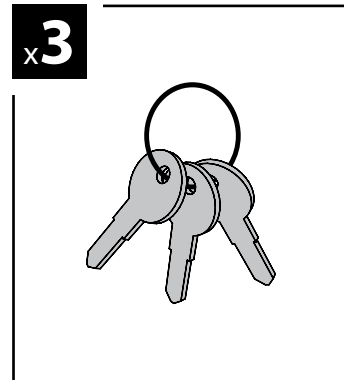

NORDRIVE®

TRANSPORT SOLUTIONS

Art. **N30352**