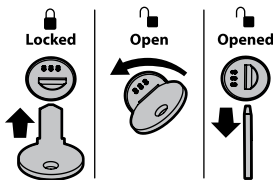

NORDRIVE®

TRANSPORT SOLUTIONS

Art. **N30352**