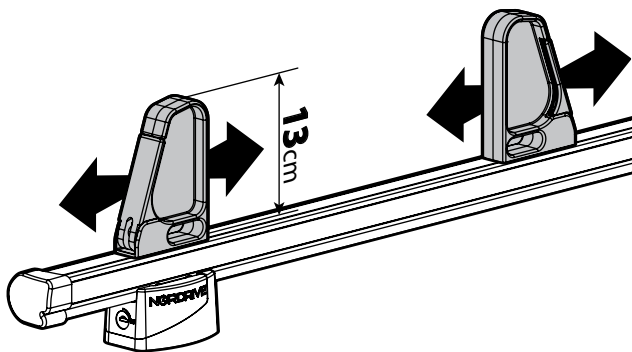

OPTIONALS PER / FOR / FÜR:

Kargo-Plus series

Alluminio / Aluminium

KARGO ROLLER

N11030	KP-0	L = 64 cm
N11034	KP-7	L = 96 cm

LOAD STOPS

N11031 KP-1

EYE-BOLTS