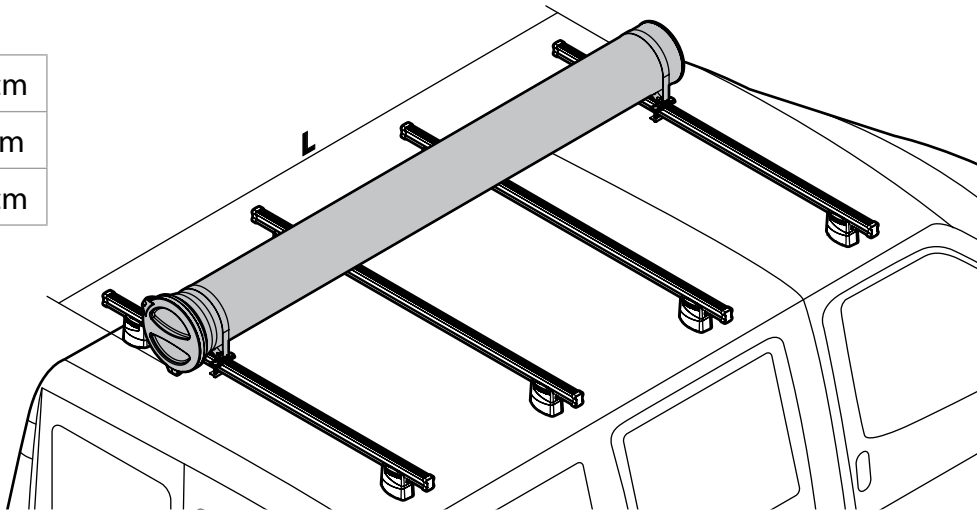

OPTIONALS PER / FOR / FÜR:

Kargo series

Acciaio / Steel

Kargo-Plus
series

Alluminio / Aluminium

KARGO-TUBE

N11050	T200	L = 205 cm
N11051	T300	L = 305 cm
N11052	T400	L = 405 cm

LADDER HOLDER STRAPS

N11065 U-5