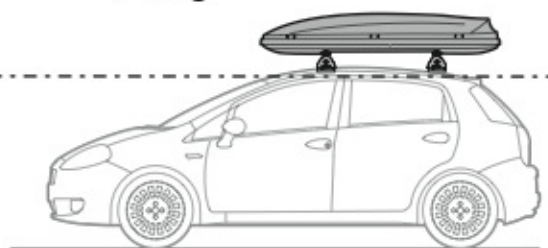

Art. **N15075 M**

**A**

ALLUMINIO  
Aluminium

 +  +  = max: **75kg**

max: **???**kg

Safety Regulations

**CITROËN C4  
AIRCROSS**  
(no profilo)

 4/12➔