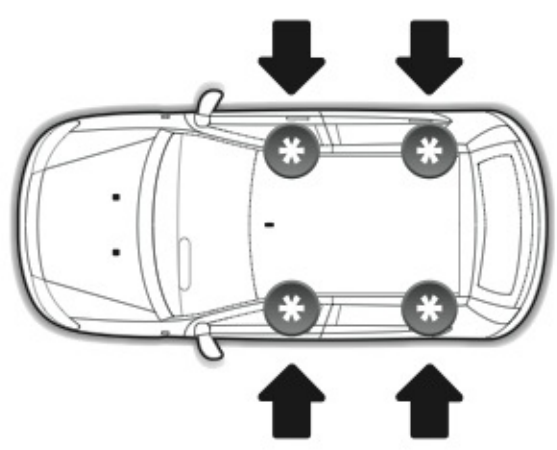

Art. **N15075 M**

**A**

ALLUMINIO  
Aluminium

 +  +  = max: **75kg**

max: **???**kg

Safety Regulations

**CITROËN C4  
AIRCROSS**  
(no profilo)

 4/12➔