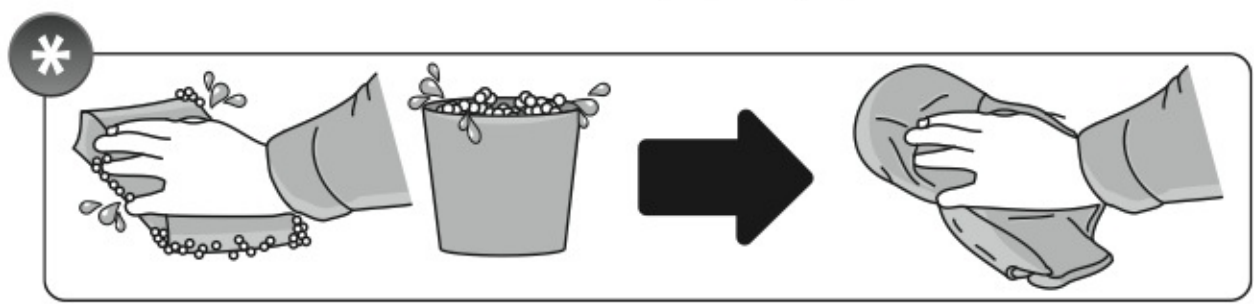

Art. **N15075 M**

**A**

ALLUMINIO  
Aluminium

 +  +  = max: **75kg**

max: **???**kg

Safety Regulations

**CITROËN C4  
AIRCROSS**  
(no profilo)

 4/12➔