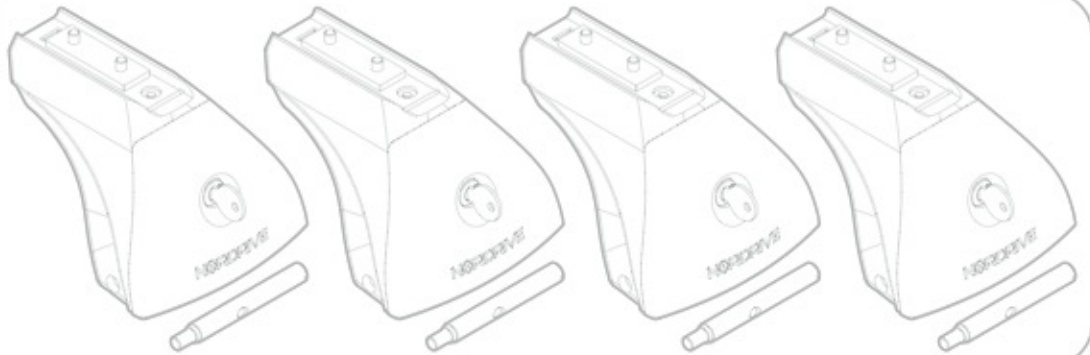

C

Art. **N20001**