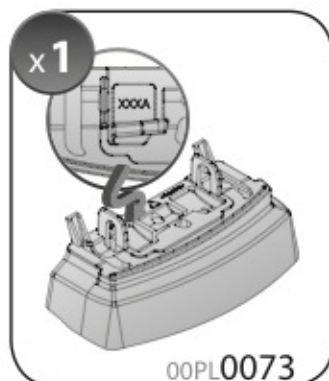

**CITROËN C4
AIRCROSS**
(no profilo)

4/12➔

MITSUBISHI ASX
(no profilo)

7/10➔

PEUGEOT 4008
(no profilo)

4/12➔

Art. **N21155**