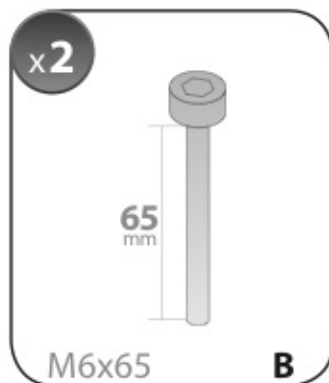

**CITROËN C4
AIRCROSS**
(no profilo)

4/12➔

MITSUBISHI ASX
(no profilo)

7/10➔

PEUGEOT 4008
(no profilo)

4/12➔

Art. **N21155**