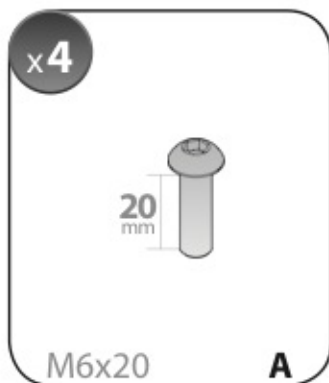

**CITROËN C4
AIRCROSS**
(no profilo)

4/12➔

MITSUBISHI ASX
(no profilo)

7/10➔

PEUGEOT 4008
(no profilo)

4/12➔

Art. **N21155**