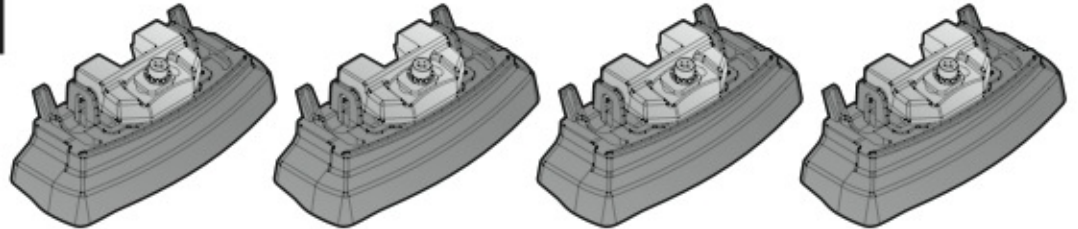

CITROËN C4 AIRCROSS
(no profilo)

4/12 →

MITSUBISHI ASX
(no profilo)

7/10 →

PEUGEOT 4008
(no profilo)

4/12 →

Art. **N21155**